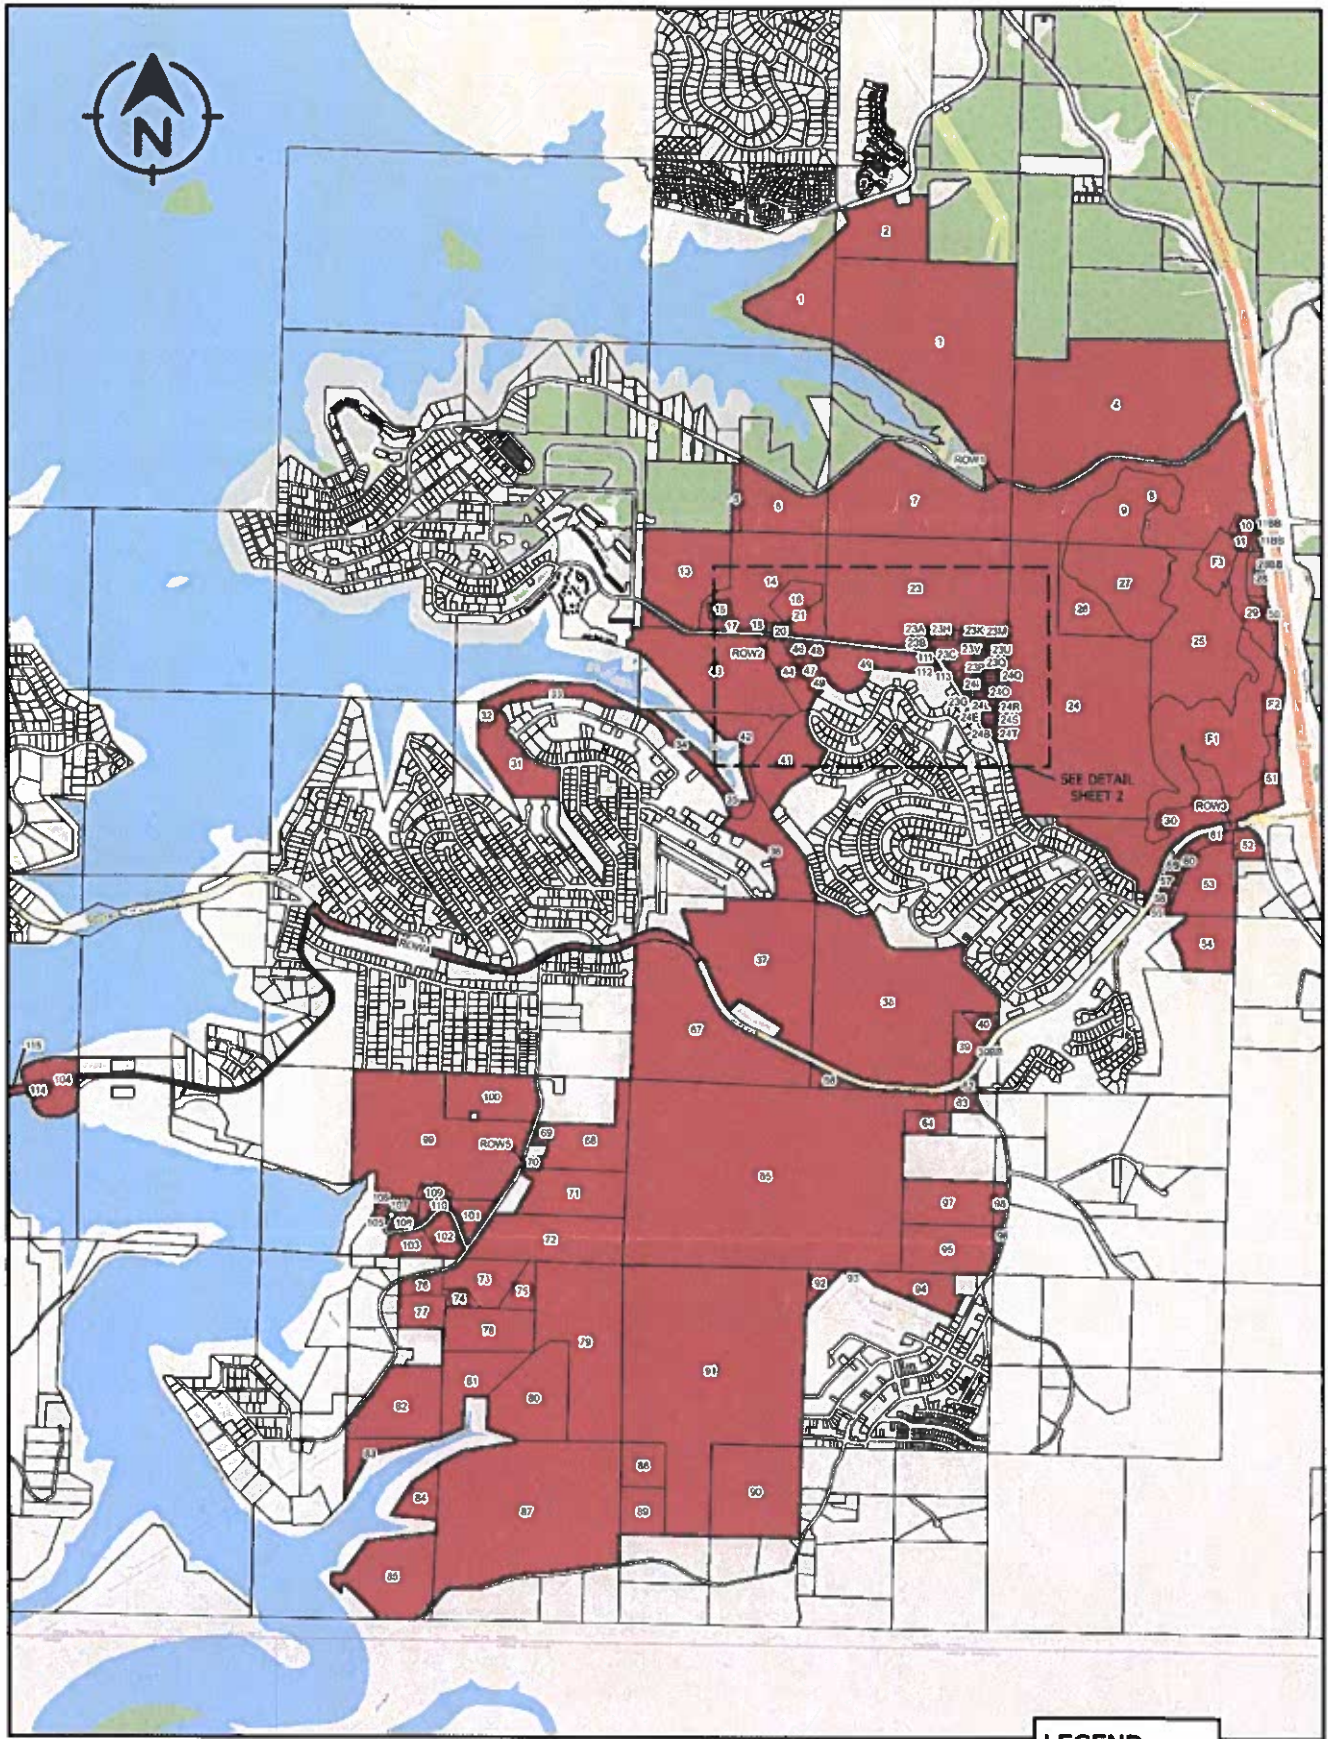

0 0.25 0.5 0.75 1 mi

LEGEND
■ CID PARCELS

Tract	PARCEL ID	BRIEF LEGAL DESCRIPTIONS
1	19-1 0-01-000-000-002 000	PT NWNE4 S MSH P
2	19-1 0-01-000-000-006 000	S2NE4 & SE4 N OF CR 65-180 & E OF GFTL
3	19-1 0-01-000-000-011 000	PT SE4 S OF CR 65-180
4	19-1 0-01-002-029-010 000	PT E2NW4
5	19-1 0-01-003-002-001 000	PT SESW4 S OF CR 65-18
6	19-1 0-01-003-002-005 001	PT SWSW4
7	19-1 0-11-001-016-004 000	OZARKS PARADISE VILLAGE OZARKS PARADISE VILLAGE LTS 1 TH 27 BLK 13 PT OF
8	19-1 0-11-004-010-021 000	PT NWSE4
9	19-1 0-11-004-010-021 001	COZY COVE COZY COVE ALL BLKS A & B OZARKS PARADISE VILLAGE
10	19-1 0-12-001-001-001 000	OZARKS PARADISE VILLAGE - EAST ADD OZARKS PARADISE VILLAGE - EAST ADD LT 36, 38, 44
11	19-1 0-12-001-001-016 000	OZARKS PARADISE VILLAGE - EAST ADD OZARKS PARADISE VILLAGE - EAST ADD LTS 47 & 48 BLK
12	19-1 0-12-001-001-017 000	OZARKS PARADISE VILLAGE - EAST ADD OZARKS PARADISE VILLAGE - EAST ADD LT 46 BLK 5 N2
13	19-1 0-12-001-001-020 000	OZARKS PARADISE VILLAGE - EAST ADD OZARKS PARADISE VILLAGE - EAST ADD LT 43 BLK 5 N2
14	19-1 0-12-001-001-021 000	OZARKS PARADISE VILLAGE - EAST ADD OZARKS PARADISE VILLAGE - EAST ADD LT 42 BLK 5 N2
15	19-1 0-12-001-001-022 000	OZARKS PARADISE VILLAGE - EAST ADD OZARKS PARADISE VILLAGE - EAST ADD LTS 40 & 41 BLK
16	19-1 0-12-001-001-024 000	OZARKS PARADISE VILLAGE - EAST ADD OZARKS PARADISE VILLAGE - EAST ADD LT 39 BLK 5 N2
17	19-1 0-12-001-001-026 000	OZARKS PARADISE VILLAGE - EAST ADD OZARKS PARADISE VILLAGE - EAST ADD LT 37 BLK 5 N2V
18	19-1 0-12-001-001-028 000	OZARKS PARADISE VILLAGE - EAST ADD OZARKS PARADISE VILLAGE - EAST ADD LTS 27 TH 35 BL
19	19-1 0-12-001-001-037 000	OZARKS PARADISE VILLAGE - EAST ADD OZARKS PARADISE VILLAGE - EAST ADD LT 26 BLK 5 E2
20	19-1 0-12-001-001-038 000	OZARKS PARADISE VILLAGE - EAST ADD OZARKS PARADISE VILLAGE - EAST ADD LTS 24 & 25 BLK
21	19-1 0-12-001-002-001 000	OZARKS PARADISE VILLAGE - EAST ADD OZARKS PARADISE VILLAGE - EAST ADD LT 20 BLK 7 W2V
22	19-1 0-12-001-002-001 001	OZARKS PARADISE VILLAGE - EAST ADD OZARKS PARADISE VILLAGE - EAST ADD N2 LT 22 BLK 7
23	19-1 0-12-001-002-002 000	OZARKS PARADISE VILLAGE - EAST ADD OZARKS PARADISE VILLAGE - EAST ADD LT 21 BLK 7 W2
24	19-1 0-12-001-002-003 000	OZARKS PARADISE VILLAGE - EAST ADD OZARKS PARADISE VILLAGE - EAST ADD LT 19 BLK 7 W2
25	19-1 0-12-001-002-004 000	OZARKS PARADISE VILLAGE - EAST ADD OZARKS PARADISE VILLAGE - EAST ADD LT 18 BLK 7 W2
26	19-1 0-12-001-002-005 000	OZARKS PARADISE VILLAGE - EAST ADD OZARKS PARADISE VILLAGE - EAST ADD S2 LT 16 BLK 7