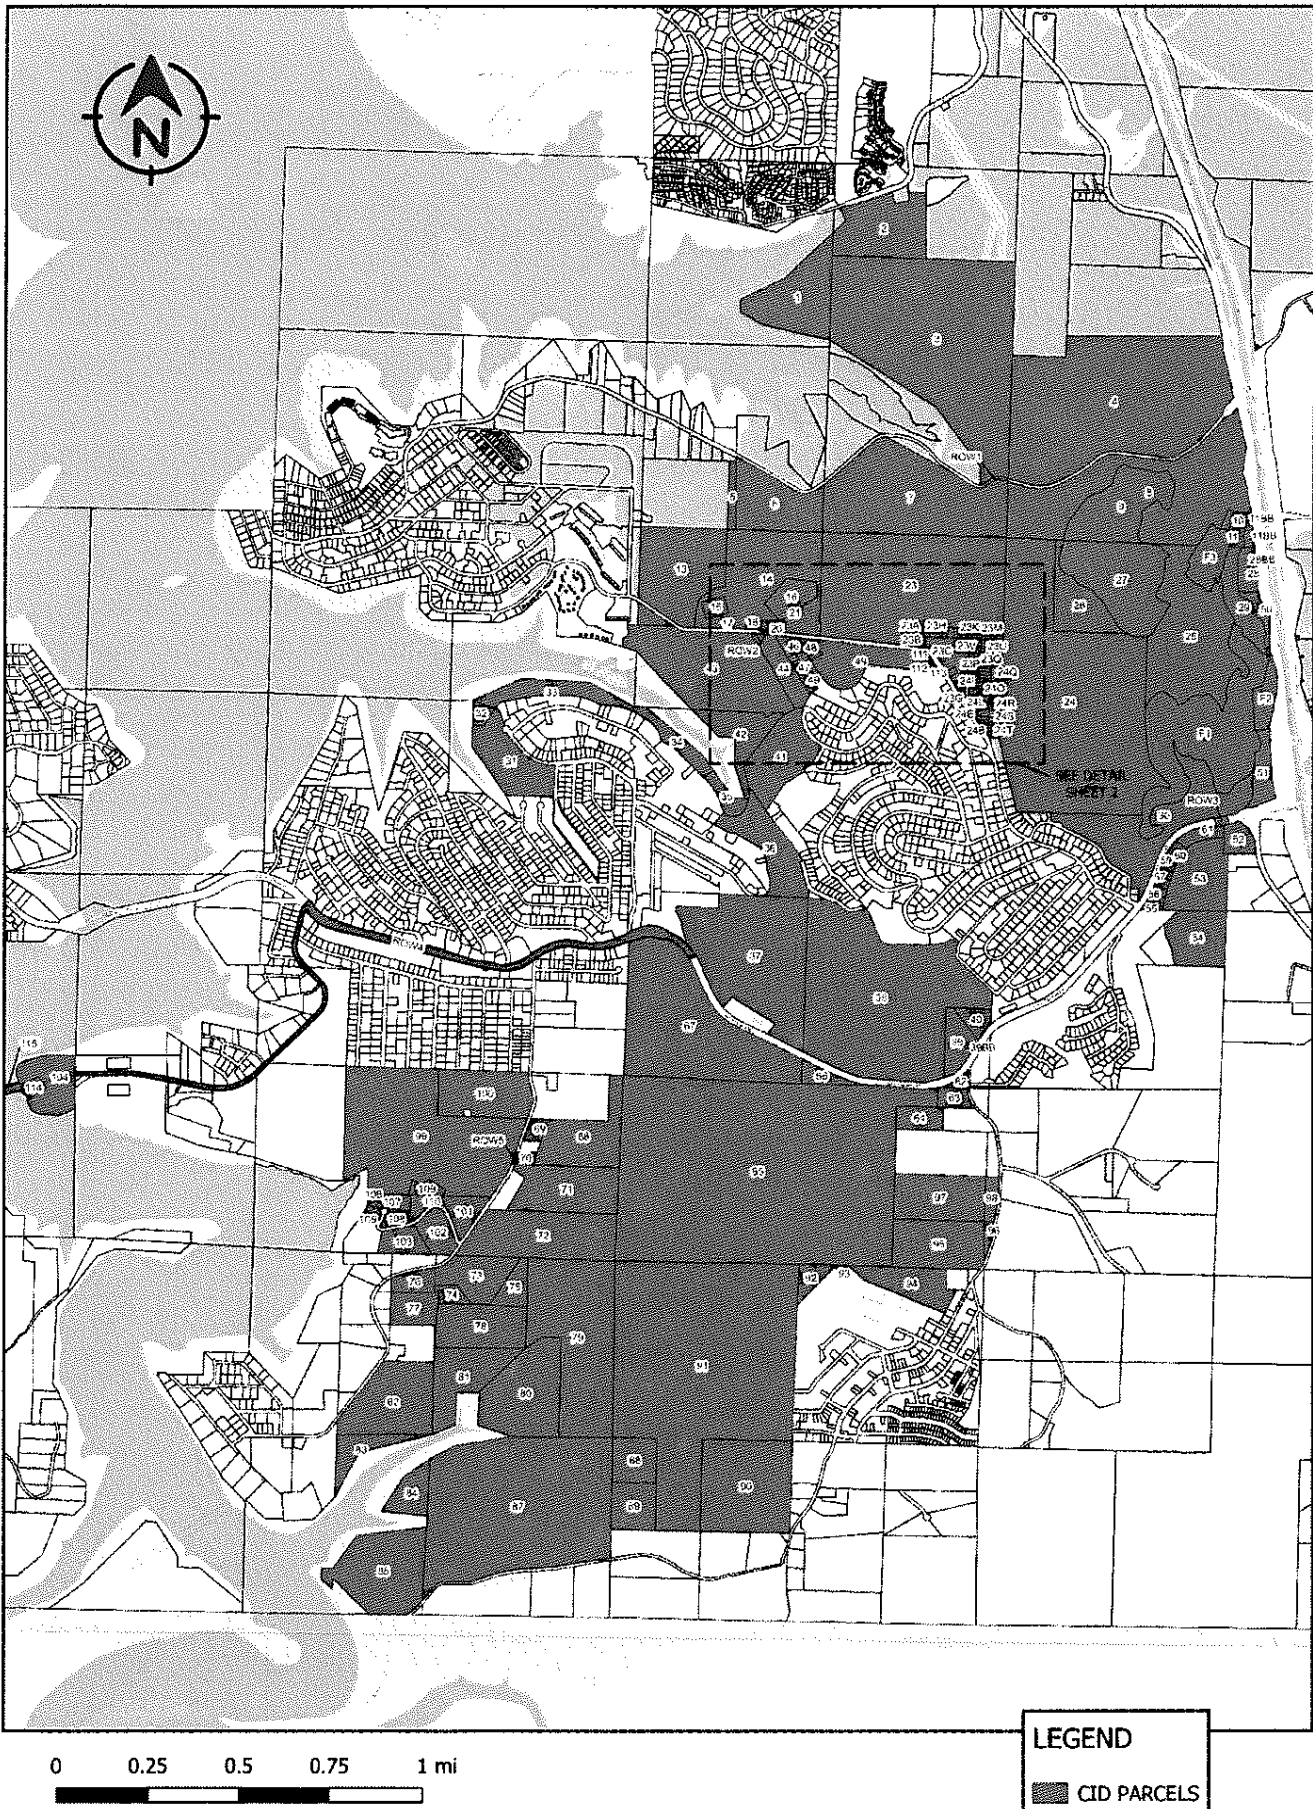

Tract	PARCEL ID	BRIEF LEGAL DESCRIPTIONS
1	19-1 0-01-000-000-002 000	PT NWNE4 S MSH P
2	19-1 0-01-000-000-006 000	S2NE4 & SE4 N OF CR 65-180 & E OF GFTL
3	19-1 0-01-000-000-011 000	PT SE4 S OF CR 65-180
4	19-1 0-01-002-029-010 000	PT E2NW4
5	19-1 0-01-003-002-001 000	PT SESW4 S OF CR 65-18
6	19-1 0-01-003-002-005 001	PT SWSW4
7	19-1 0-11-001-016-004 000	OZARKS PARADISE VILLAGE OZARKS PARADISE VILLAGE LTS 1 TH 27 BLK 13. PT OF
8	19-1 0-11-004-010-021 000	PT NWSE4
9	19-1 0-11-004-010-021 001	COZY COVE COZY COVE ALL BLKS A & B OZARKS PARADISE VILLAGE
10	19-1 0-12-001-001-001 000	OZARKS PARADISE VILLAGE - EAST ADD OZARKS PARADISE VILLAGE - EAST ADD LT 36, 38, 44
11	19-1 0-12-001-001-016 000	OZARKS PARADISE VILLAGE - EAST ADD OZARKS PARADISE VILLAGE - EAST ADD LTS 47 & 48 BLK
12	19-1 0-12-001-001-017 000	OZARKS PARADISE VILLAGE - EAST ADD OZARKS PARADISE VILLAGE - EAST ADD LT 46 BLK 5 N2
13	19-1 0-12-001-001-020 000	OZARKS PARADISE VILLAGE - EAST ADD OZARKS PARADISE VILLAGE - EAST ADD LT 43 BLK 5 N2
14	19-1 0-12-001-001-021 000	OZARKS PARADISE VILLAGE - EAST ADD OZARKS PARADISE VILLAGE - EAST ADD LT 42 BLK 5 N2
15	19-1 0-12-001-001-022 000	OZARKS PARADISE VILLAGE - EAST ADD OZARKS PARADISE VILLAGE - EAST ADD LTS 40 & 41 BLK
16	19-1 0-12-001-001-024 000	OZARKS PARADISE VILLAGE - EAST ADD OZARKS PARADISE VILLAGE - EAST ADD LT 39 BLK 5 N2
17	19-1 0-12-001-001-026 000	OZARKS PARADISE VILLAGE - EAST ADD OZARKS PARADISE VILLAGE - EAST ADD LT 37 BLK 5 N2V
18	19-1 0-12-001-001-028 000	OZARKS PARADISE VILLAGE - EAST ADD OZARKS PARADISE VILLAGE - EAST ADD LTS 27 TH 35 BL
19	19-1 0-12-001-001-037 000	OZARKS PARADISE VILLAGE - EAST ADD OZARKS PARADISE VILLAGE - EAST ADD LT 26 BLK 5 E2
20	19-1 0-12-001-001-038 000	OZARKS PARADISE VILLAGE - EAST ADD OZARKS PARADISE VILLAGE - EAST ADD LTS 24 & 25 BLK
21	19-1 0-12-001-002-001 000	OZARKS PARADISE VILLAGE - EAST ADD OZARKS PARADISE VILLAGE - EAST ADD LT 20 BLK 7 W2V
22	19-1 0-12-001-002-001 001	OZARKS PARADISE VILLAGE - EAST ADD OZARKS PARADISE VILLAGE - EAST ADD N2 LT 22 BLK 7
23	19-1 0-12-001-002-002 000	OZARKS PARADISE VILLAGE - EAST ADD OZARKS PARADISE VILLAGE - EAST ADD LT 21 BLK 7 W2
24	19-1 0-12-001-002-003 000	OZARKS PARADISE VILLAGE - EAST ADD OZARKS PARADISE VILLAGE - EAST ADD LT 19 BLK 7 W2
25	19-1 0-12-001-002-004 000	OZARKS PARADISE VILLAGE - EAST ADD OZARKS PARADISE VILLAGE - EAST ADD LT 18 BLK 7 W2
26	19-1 0-12-001-002-005 000	OZARKS PARADISE VILLAGE - EAST ADD OZARKS PARADISE VILLAGE - EAST ADD S2 LT 16 BLK 7